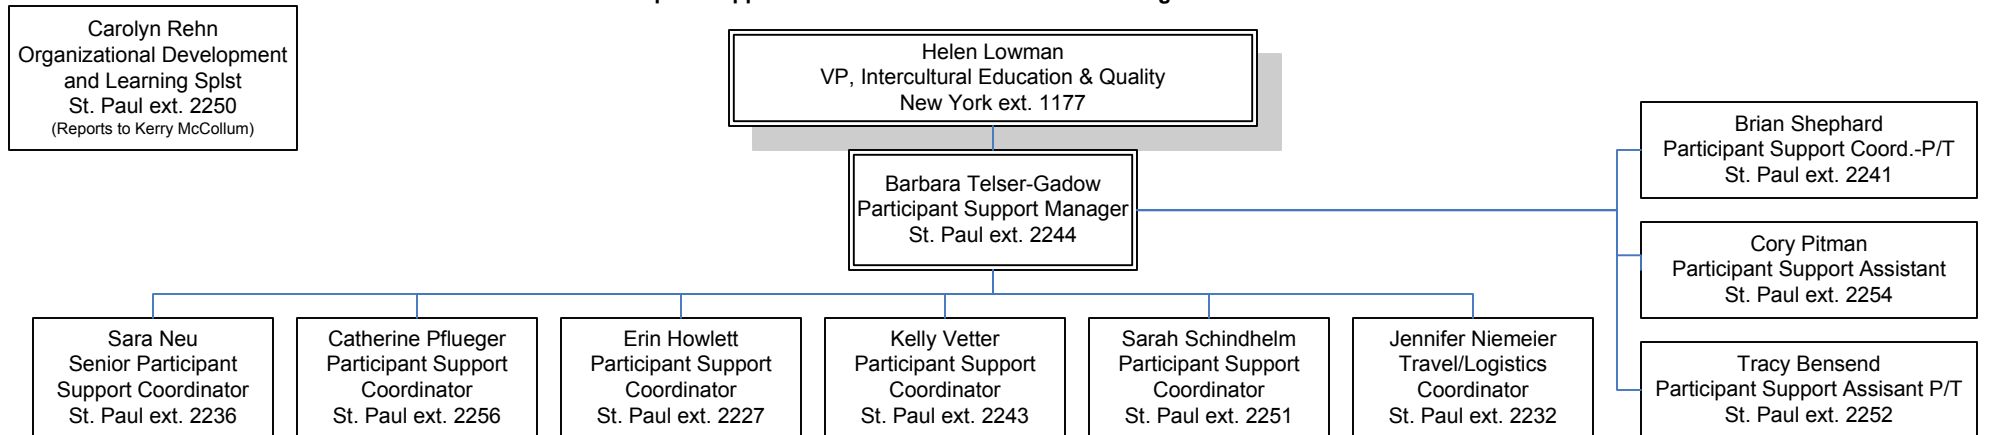

CENTRAL/GREAT LAKES REGIONAL SERVICE CENTER

AFS USA ORGANIZATION CHART #7

Participant Support – Located in Central/Great Lakes Regional Service Center

Office Phone Numbers

New York – (212)299-9000
 Baltimore - (410) 539-5997
 St. Paul - (651) 647- 6337
 Portland - (503) 241-1578