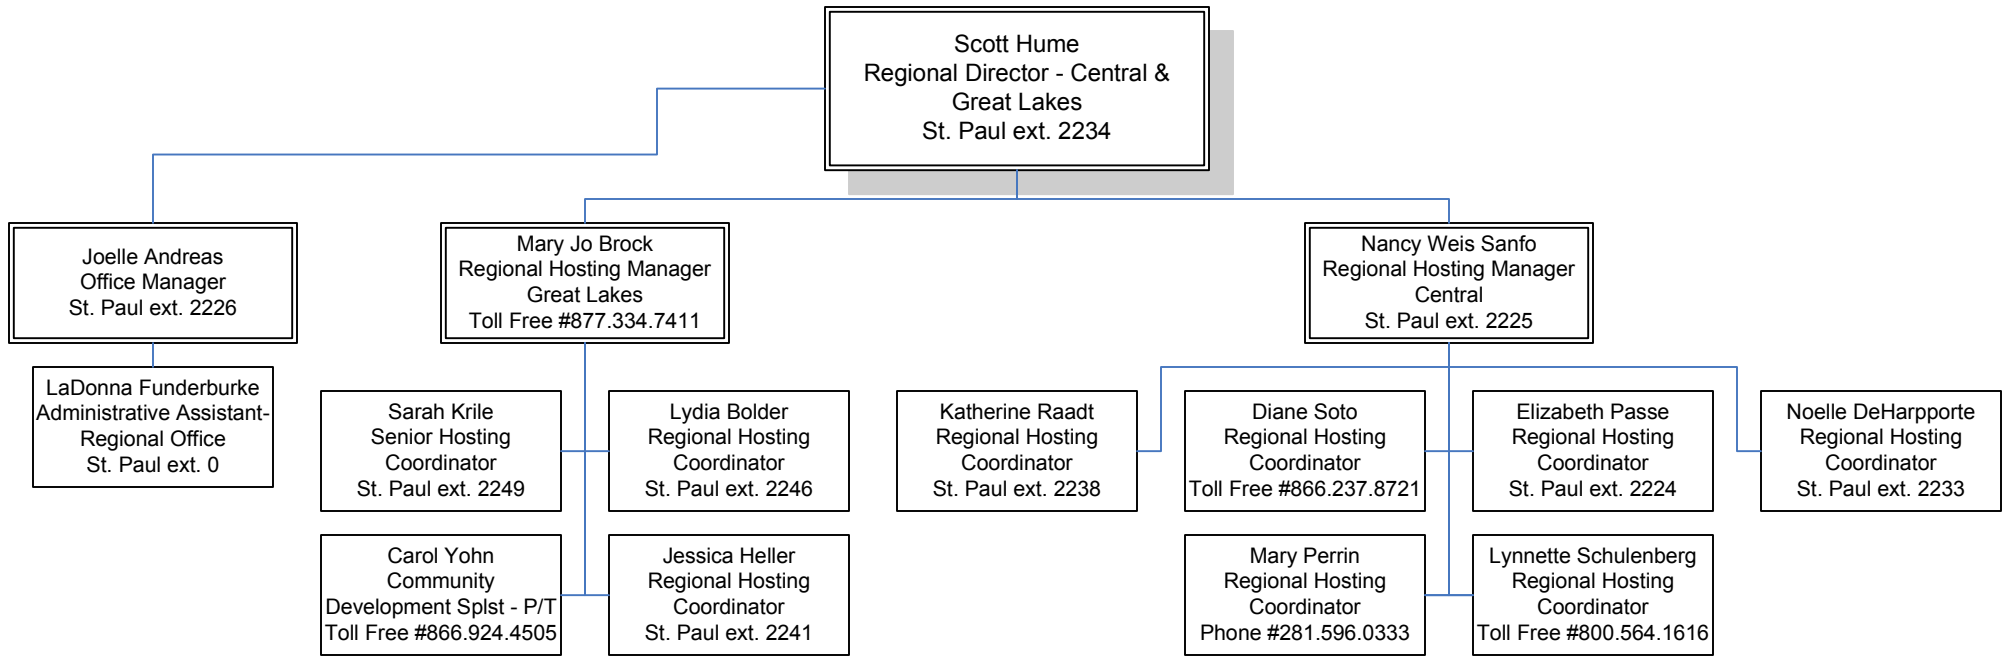

CENTRAL/GREAT LAKES REGIONAL SERVICE CENTER

AFS USA ORGANIZATION CHART #7

Participant Support – Located in Central/Great Lakes Regional Service Center

Office Phone Numbers

New York – (212)299-9000
 Baltimore - (410) 539-5997
 St. Paul - (651) 647- 6337
 Portland - (503) 241-1578

*When calling within the United States, by dialing 1-800-876-2377 you will be automatically connected to the Regional Service Center assigned to your geographical location.

*For after hours/weekend emergencies please use the New York office number listed above or 1-800-876-2376.