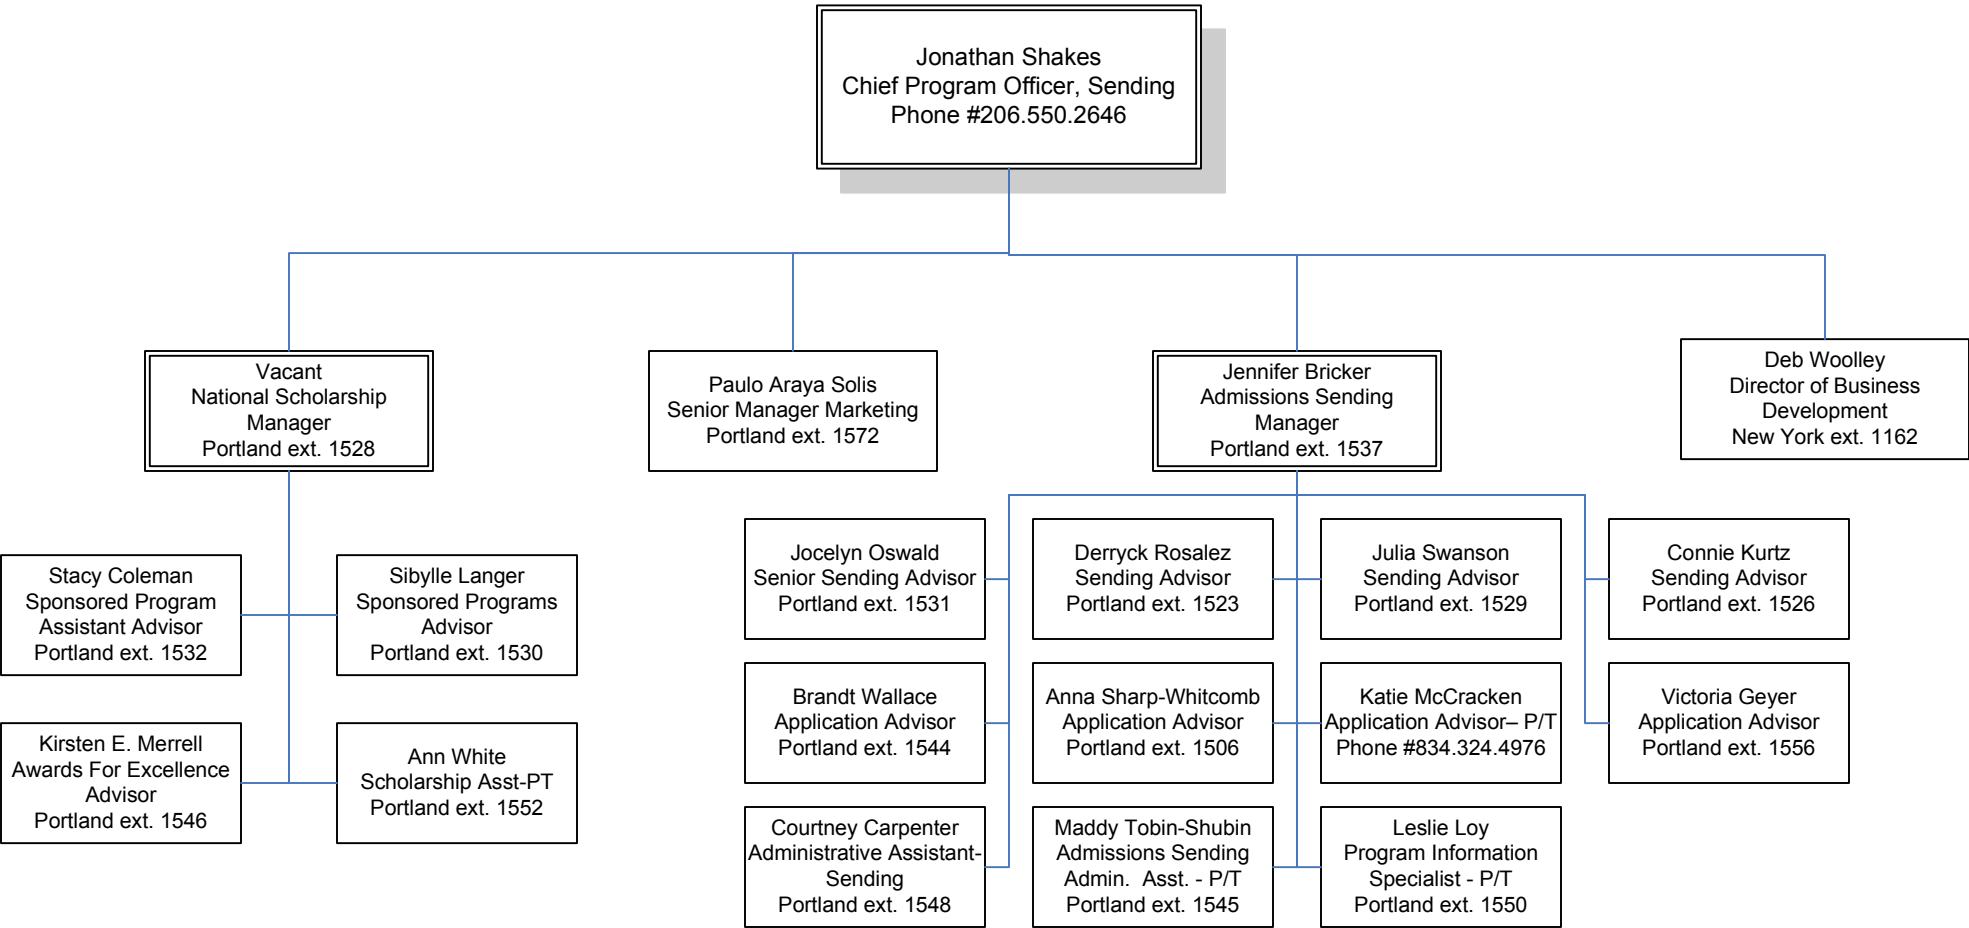

SENDING ADMISSIONS & SCHOLARSHIPS

AFS USA ORGANIZATION CHART #9

Office Phone Numbers
 New York – (212)299-9000
 Baltimore - (410) 539-5997
 St. Paul - (651) 647- 6337
 Portland - (503) 241-1578

*When calling within the United States, by dialing 1-800-876-2377 you will be automatically connected to the Regional Service Center assigned to your geographical location.
 *For after hours/weekend emergencies please use the New York office number listed above or 1-800-876-2376.