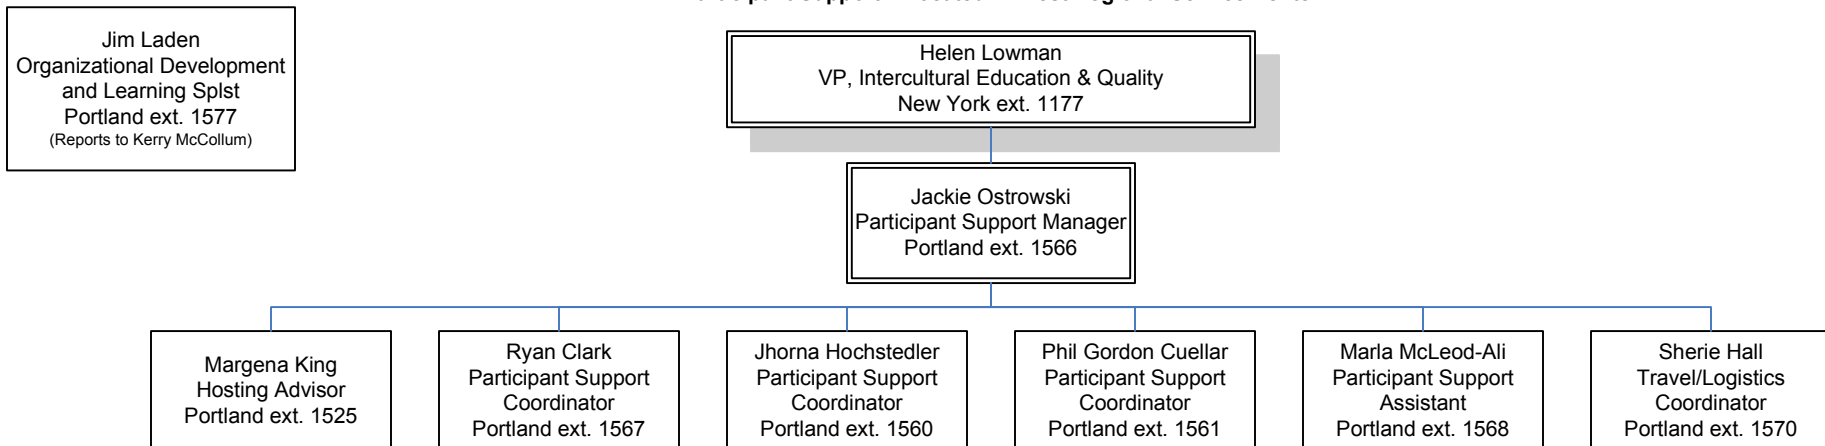

WEST REGIONAL SERVICE CENTER

AFS USA ORGANIZATION CHART #8

Participant Support – Located in West Regional Service Center

Office Phone Numbers

New York – (212)299-9000
 Baltimore - (410) 539-5997
 St. Paul - (651) 647- 6337
 Portland - (503) 241-1578

*When calling within the United States, by dialing 1-800-876-2377 you will be automatically connected to the Regional Service Center assigned to your geographical location.

*For after hours/weekend emergencies please use the New York office number listed above or 1-800-876-2376.