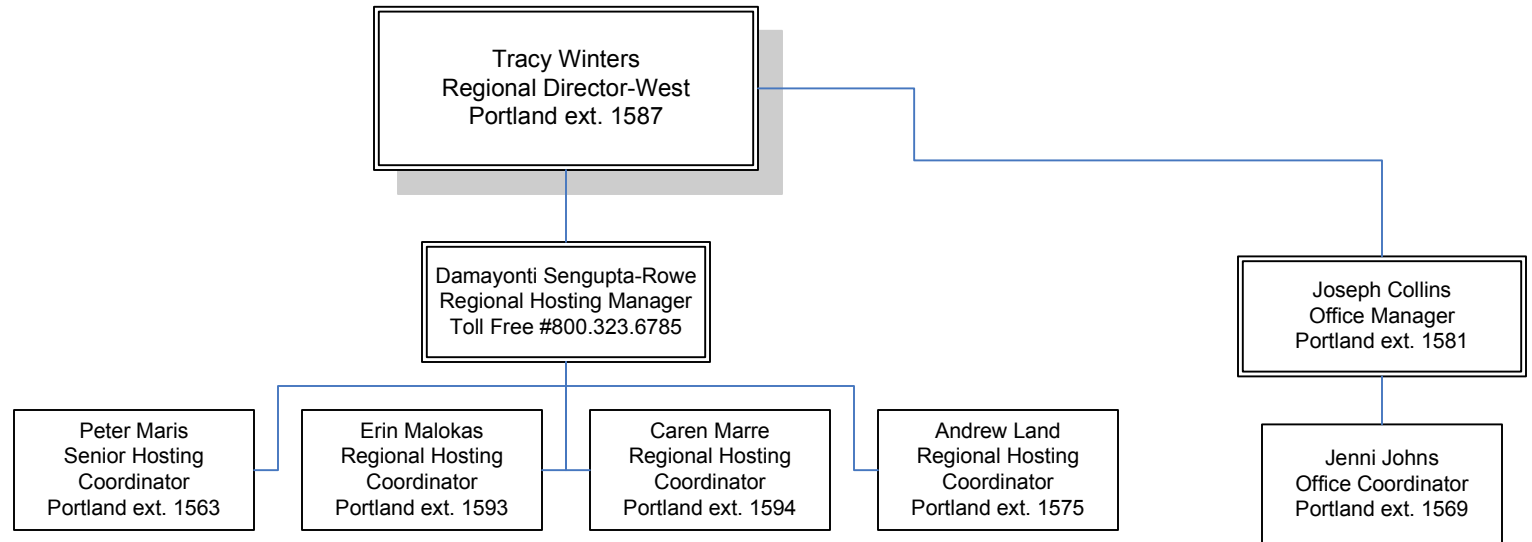

WEST REGIONAL SERVICE CENTER

AFS USA ORGANIZATION CHART #8

Participant Support – Located in West Regional Service Center

Office Phone Numbers

New York – (212)299-9000
 Baltimore - (410) 539-5997
 St. Paul - (651) 647- 6337
 Portland - (503) 241-1578

*When calling within the United States, by dialing 1-800-876-2377 you will be automatically connected to the Regional Service Center assigned to your geographical location.

*For after hours/weekend emergencies please use the New York office number listed above or 1-800-876-2376.