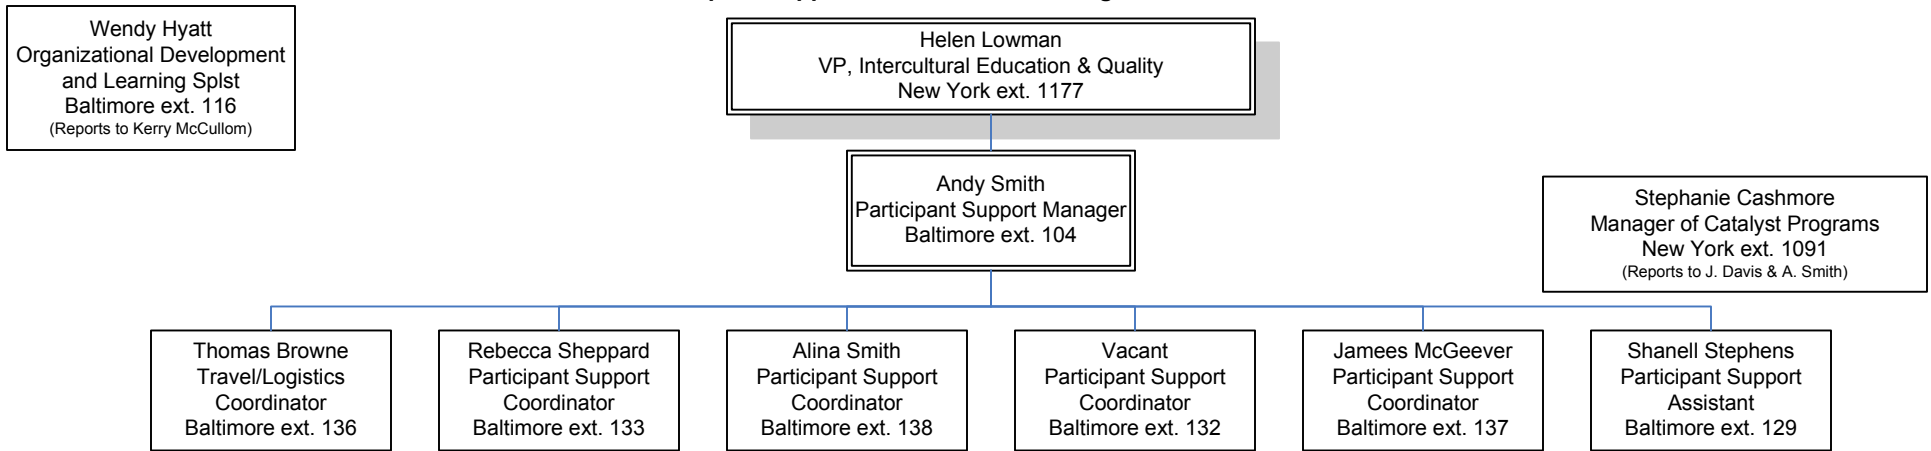

EAST REGIONAL SERVICE CENTER

AFS USA ORGANIZATION CHART #6

Participant Support – Located in East Regional Service Center

Office Phone Numbers

New York – (212)299-9000
 Baltimore - (410) 539-5997
 St. Paul - (651) 647- 6337
 Portland - (503) 241-1578

*When calling within the United States, by dialing 1-800-876-2377 you will be automatically connected to the Regional Service Center assigned to your geographical location.

*For after hours/weekend emergencies please use the New York office number listed above or 1-800-876-2376.