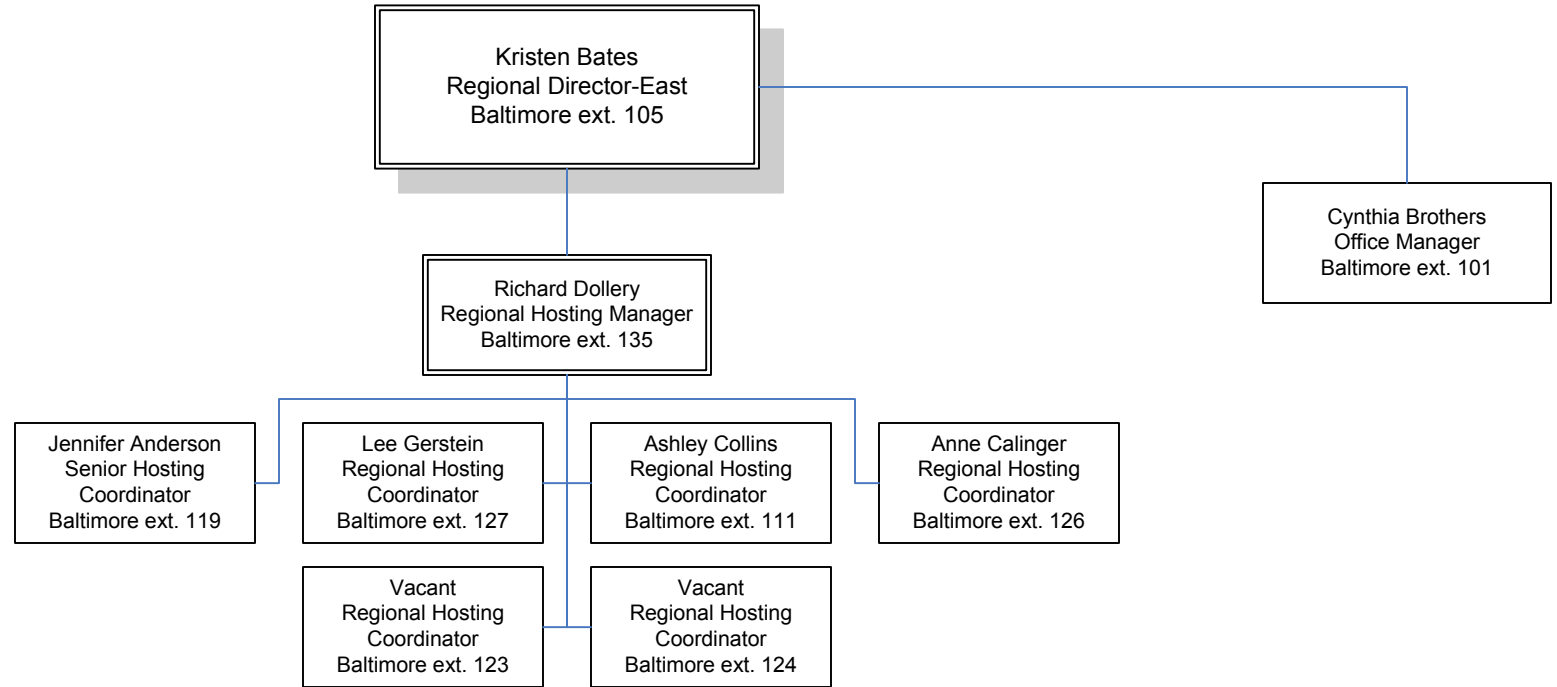

EAST REGIONAL SERVICE CENTER

AFS USA ORGANIZATION CHART #6

Participant Support – Located in East Regional Service Center

Office Phone Numbers

New York – (212)299-9000
 Baltimore - (410) 539-5997
 St. Paul - (651) 647- 6337
 Portland - (503) 241-1578

*When calling within the United States, by dialing 1-800-876-2377 you will be automatically connected to the Regional Service Center assigned to your geographical location.

*For after hours/weekend emergencies please use the New York office number listed above or 1-800-876-2376.